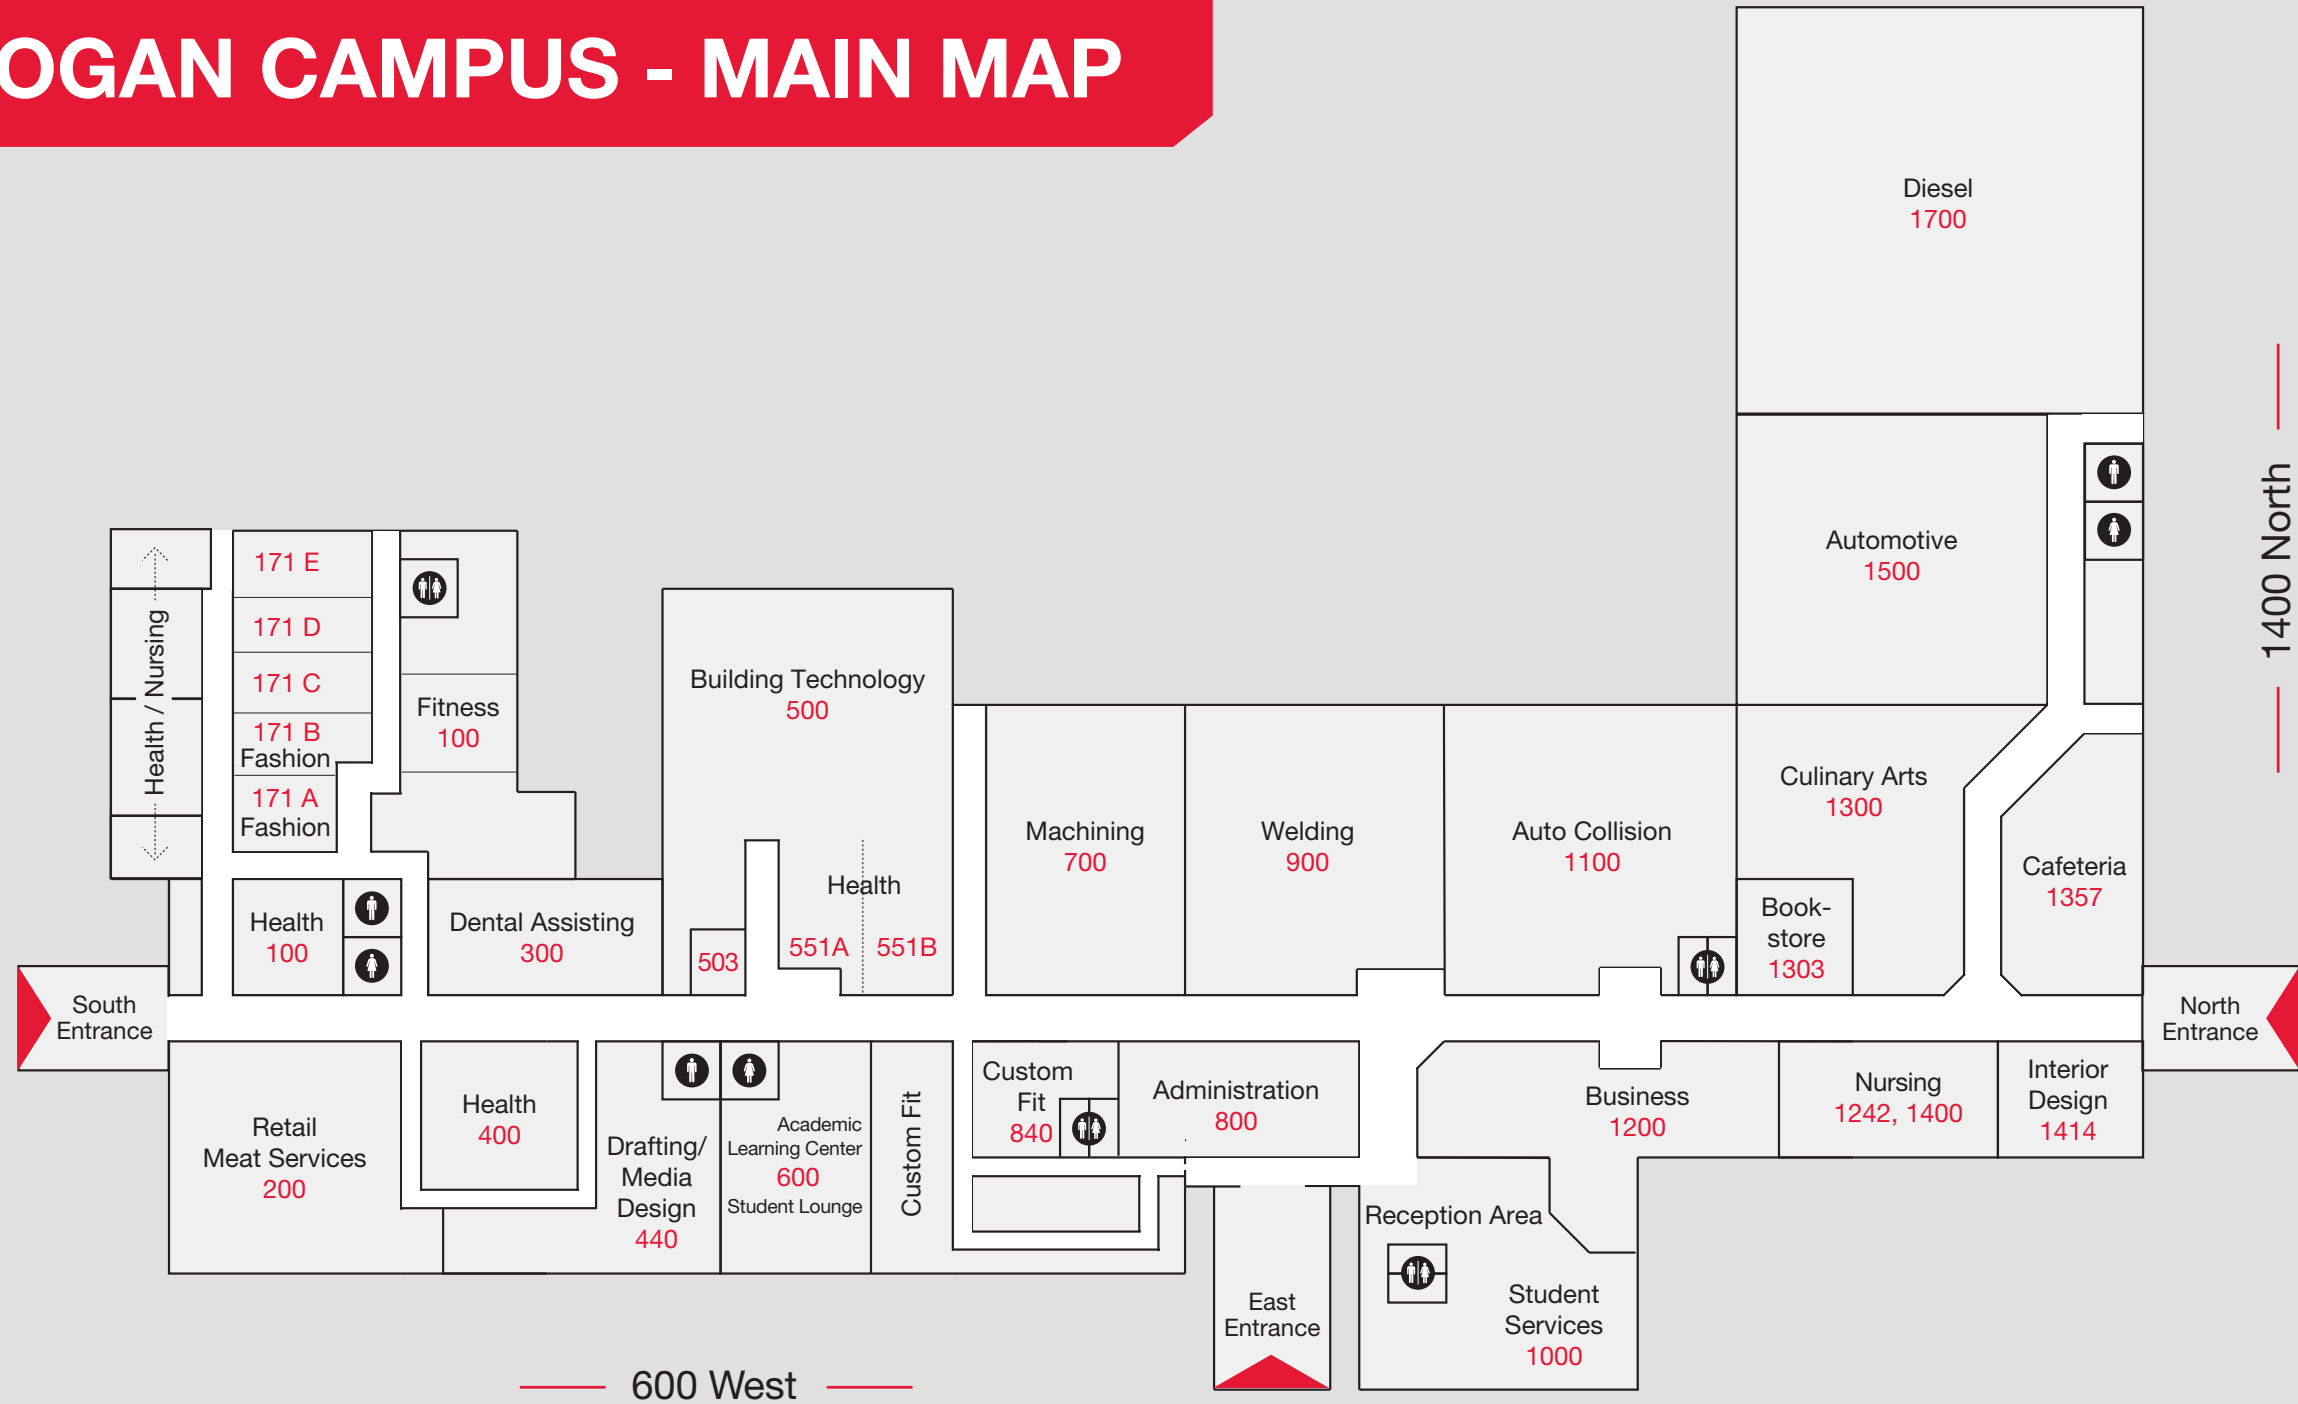

btech.edu

BRIDGERLAND
TECHNICAL COLLEGE

LOGAN CAMPUS - MAIN MAP

Restrooms