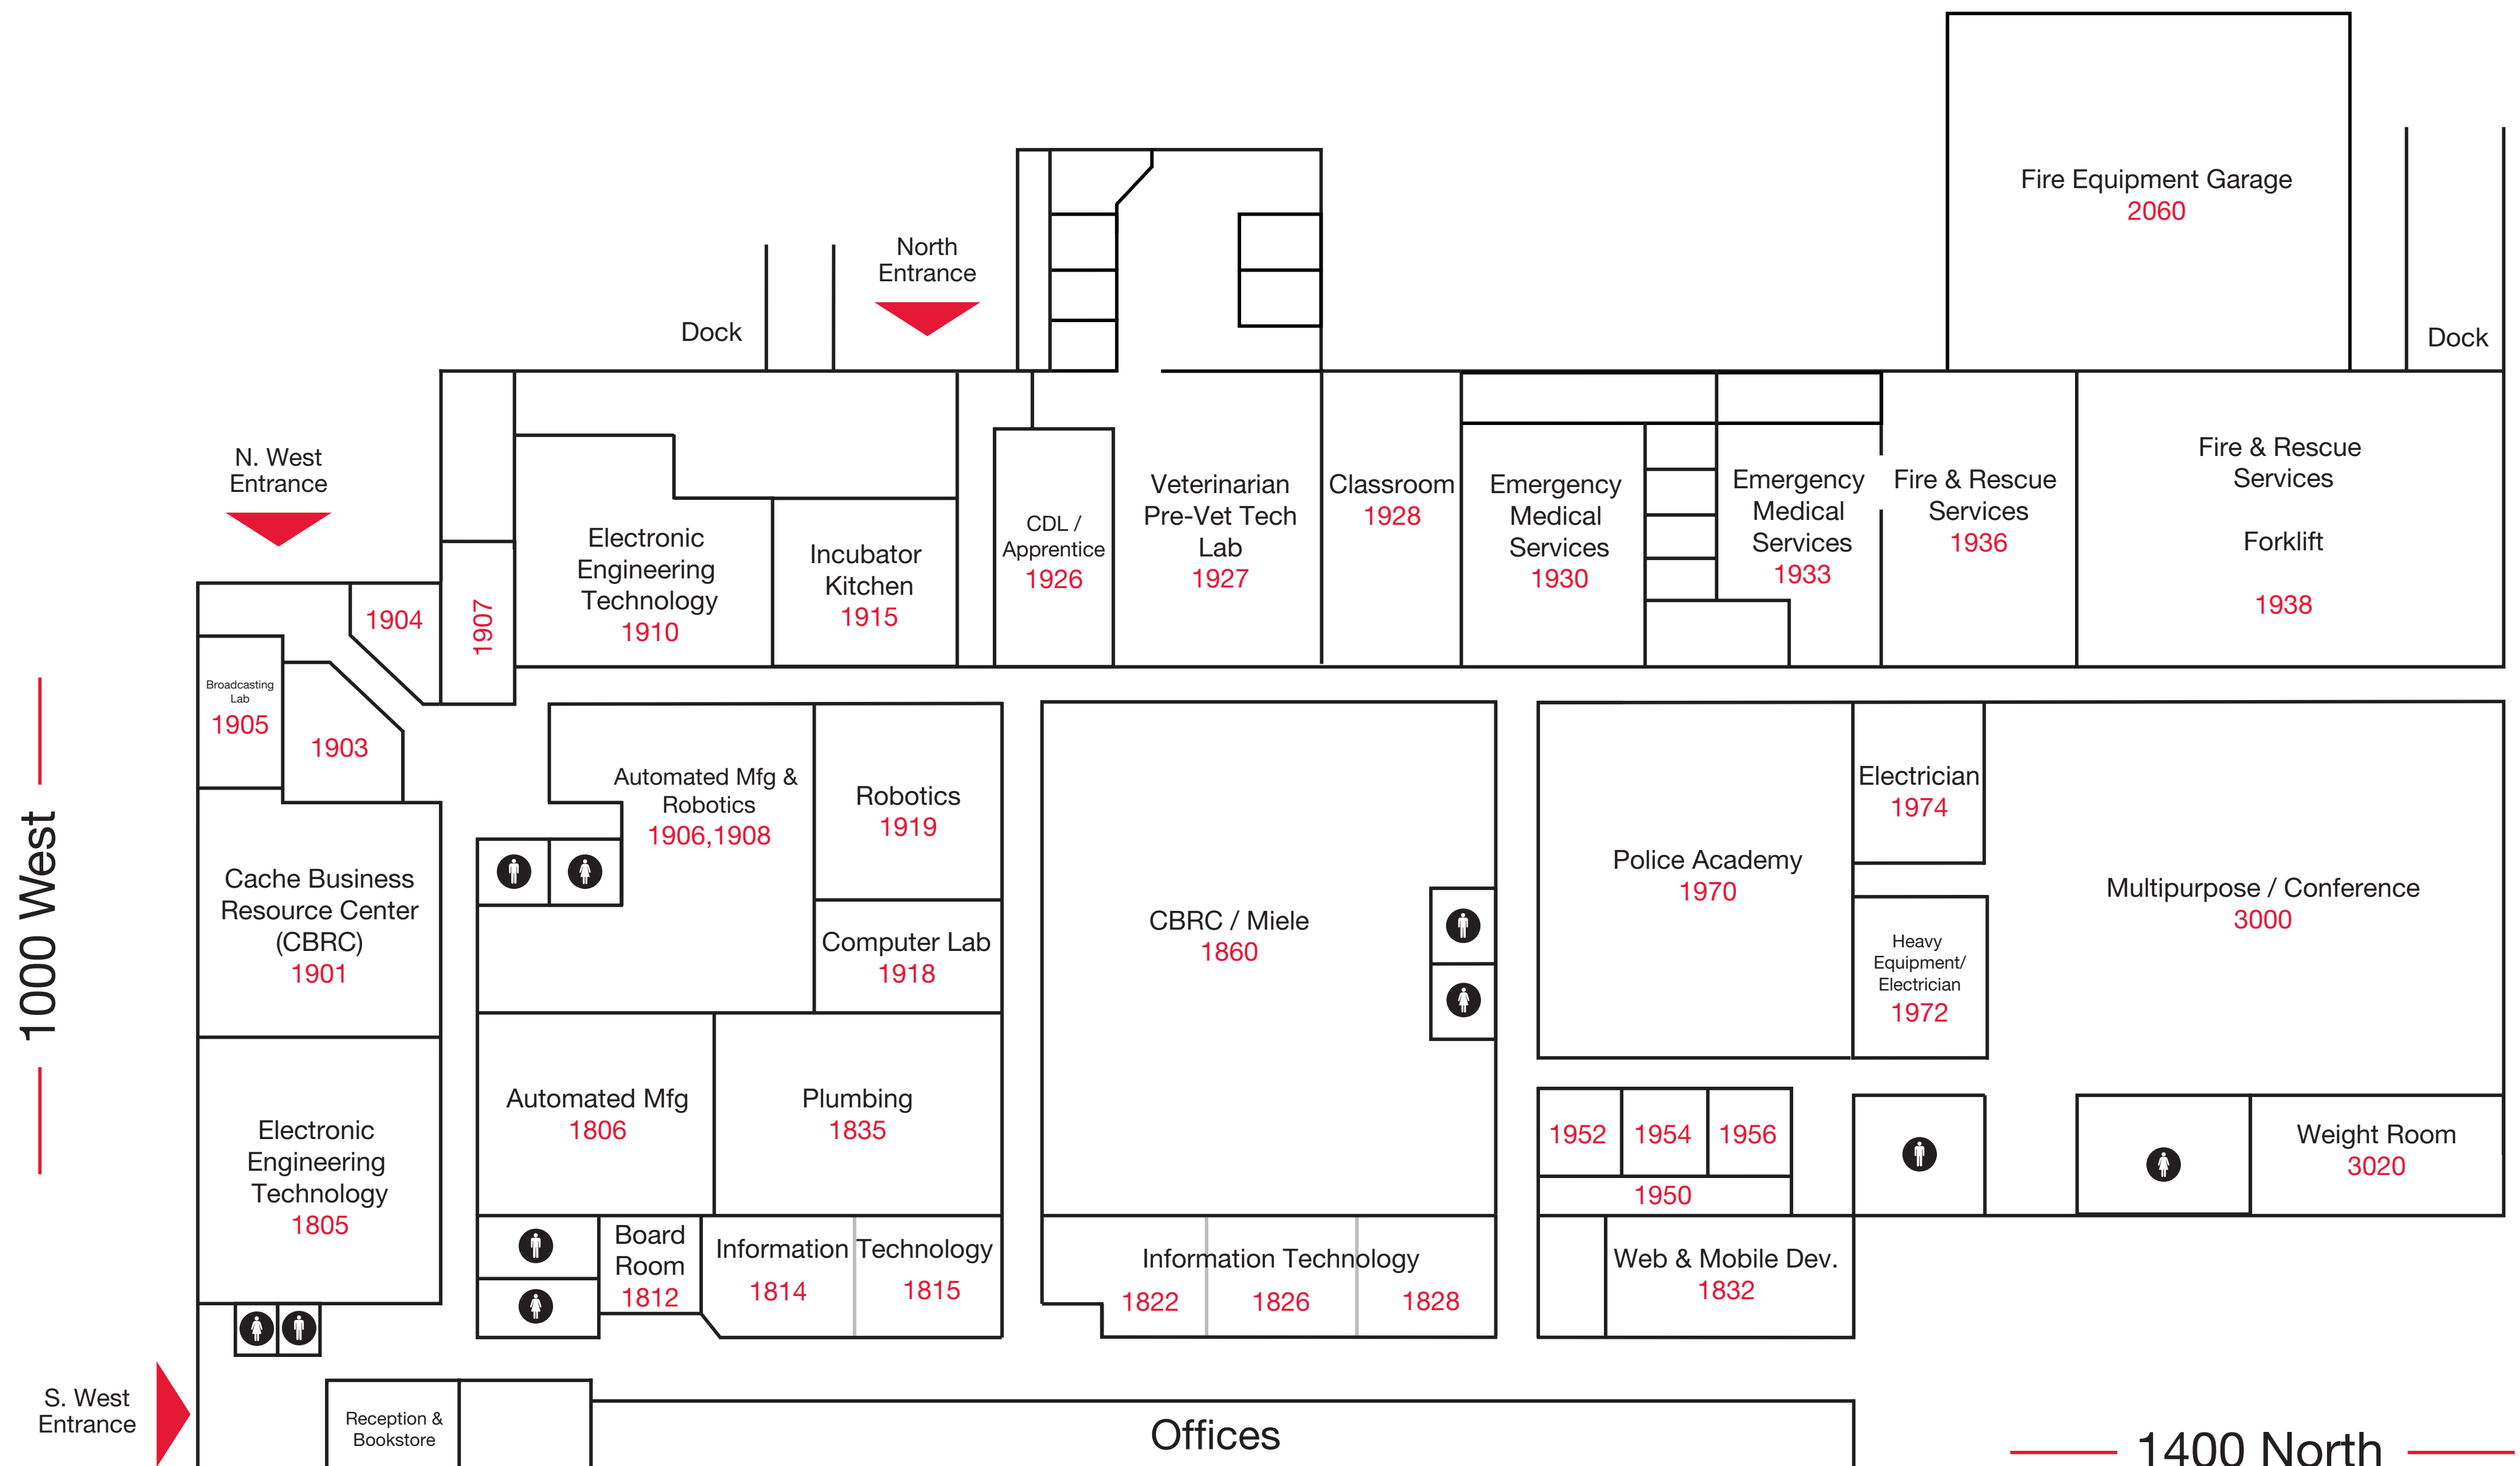

LOGAN CAMPUS - WEST MAP

Apprentice.....	1835,1926,1972,1974
Automated Manufacturing & Robotics.....	1806,1908,1910,1918,1919
Cache Business Resource Center (CBRC).....	1901
CBRC/Miele.....	1860
CBRC/Incubator Kitchen.....	1915
Electronic Engineering Technology.....	1805

Emergency Medical Services.....	1930,1933
Fire and Rescue Services.....	1936,1938
Heavy Equipment Operator.....	1972,1956
Information Technology.....	1814-1828
Police Academy.....	1970
Professional Truck Driving (CDL).....	1907,1926