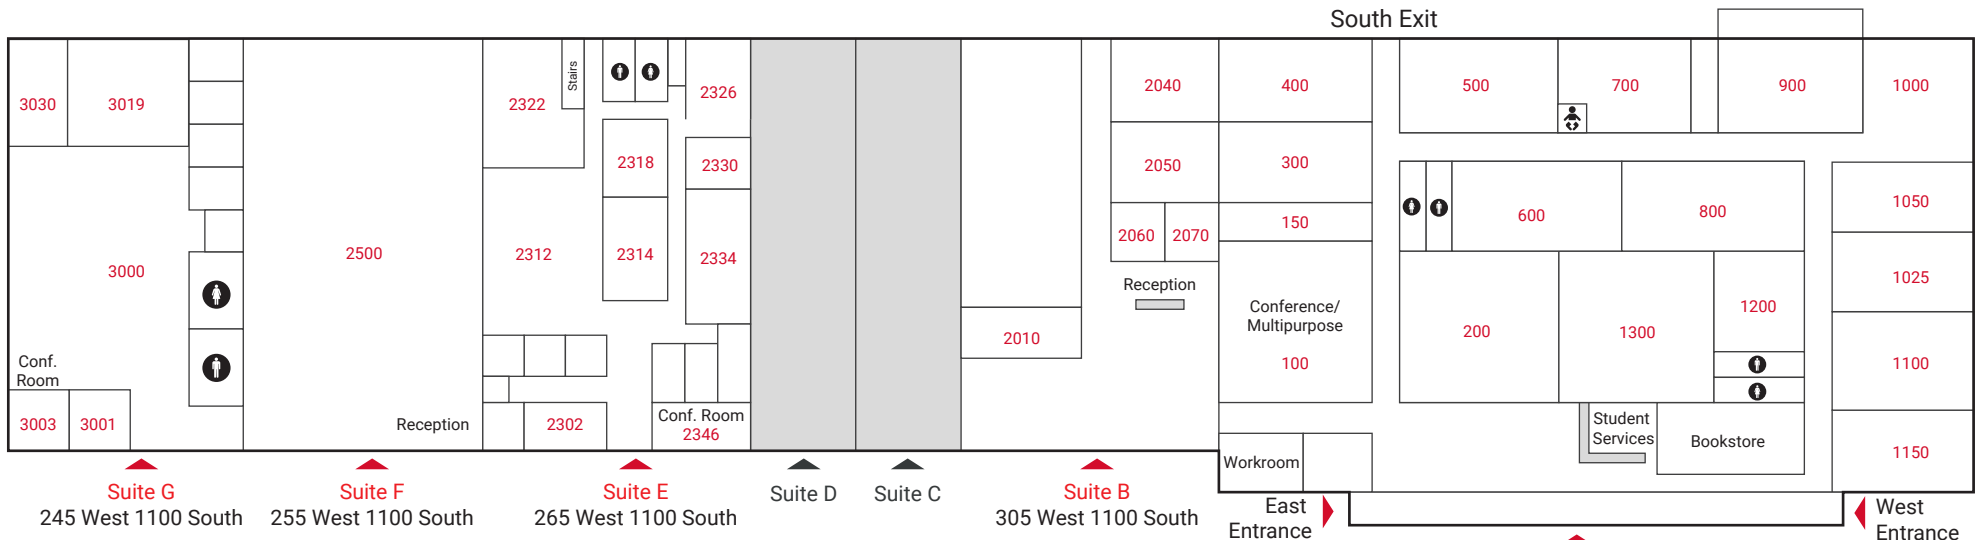

# Brigham City Campus Map

325 W 1100 S, Brigham City, UT 84302

200 West

**Suite A**  
 STUDENT SERVICES  
 325 West 1100 South

**Suite A**  
 325 West 1100 South

1100 South

-  Entrance
-  Restroom
-  Parent Room