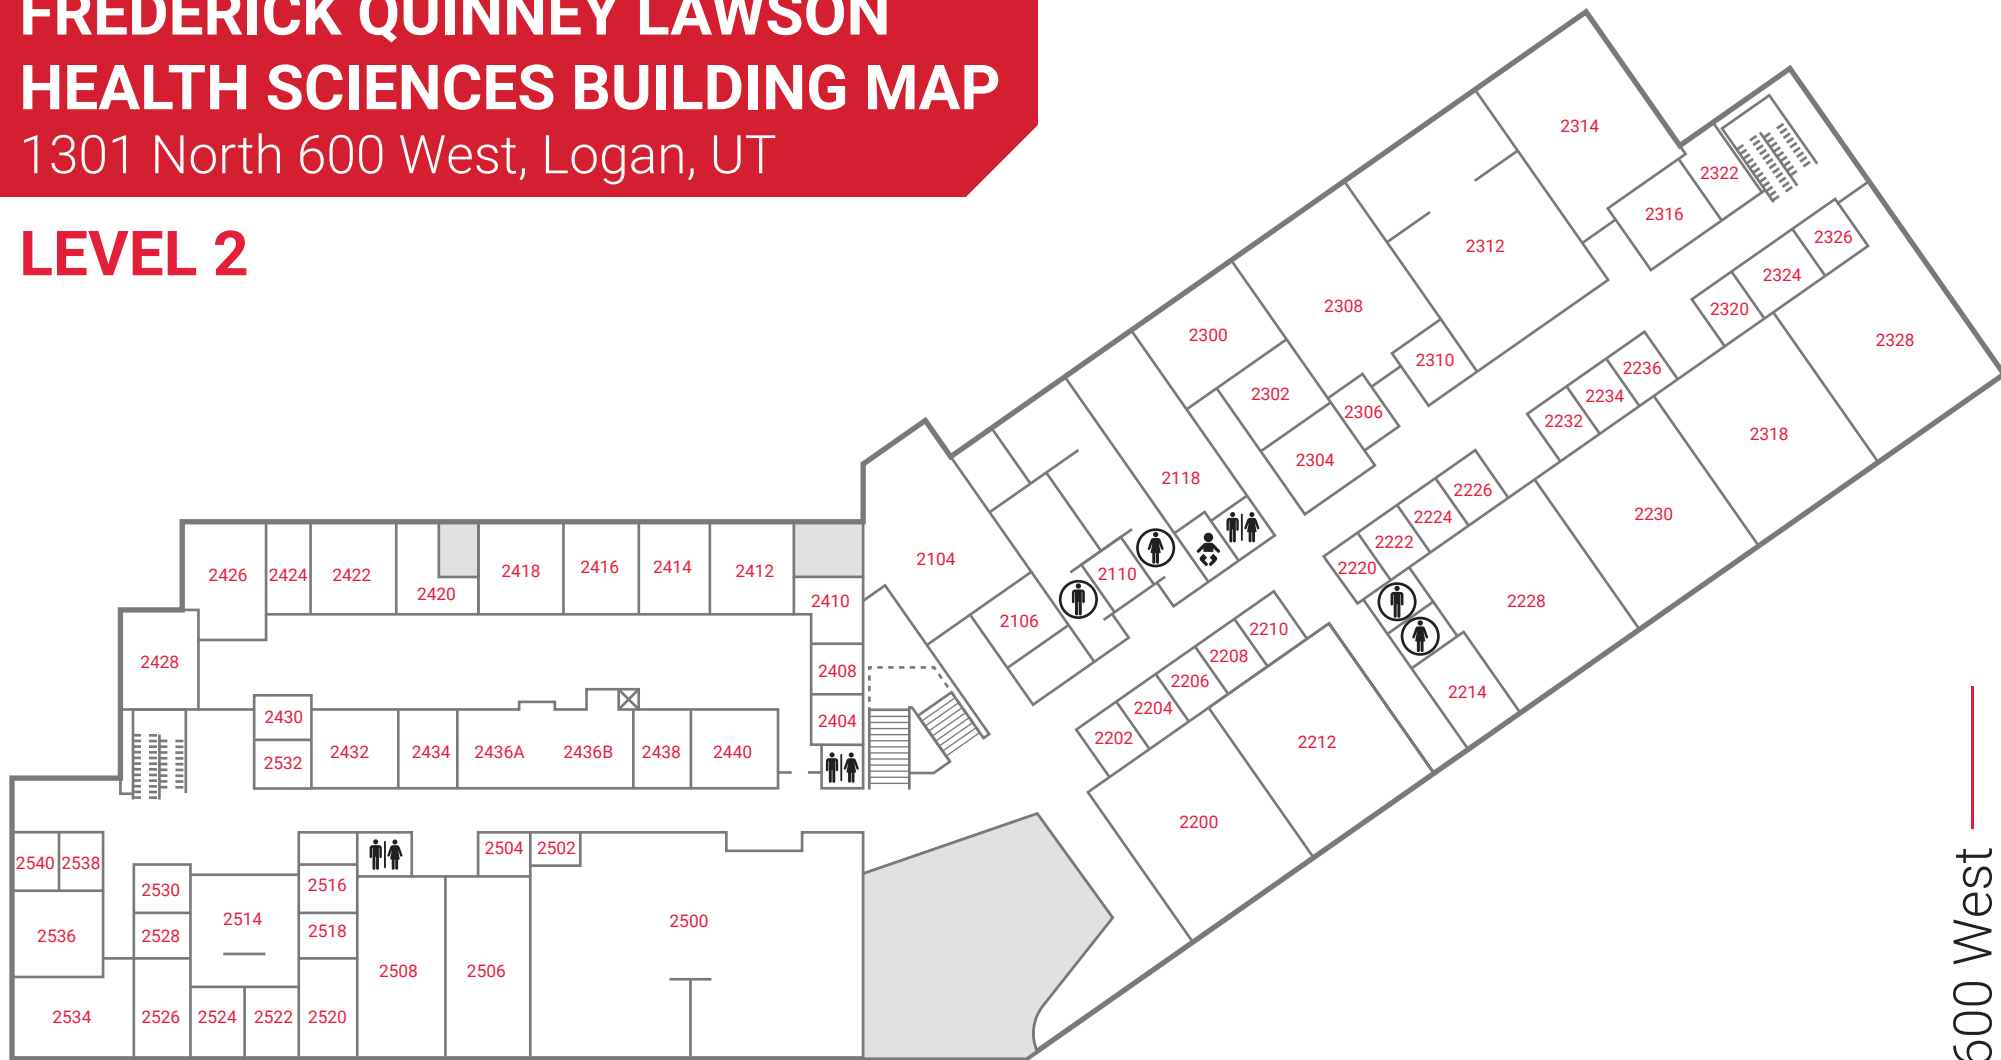

FREDERICK QUINNEY LAWSON HEALTH SCIENCES BUILDING MAP

1301 North 600 West, Logan, UT

LEVEL 1

600 West

▶ Entrance

♂ ♀ Restroom

♂ ♀ Parent Room

FREDERICK QUINNEY LAWSON HEALTH SCIENCES BUILDING MAP

1301 North 600 West, Logan, UT

LEVEL 2

600 West

-  Entrance
-  Restroom
-  Parent Room