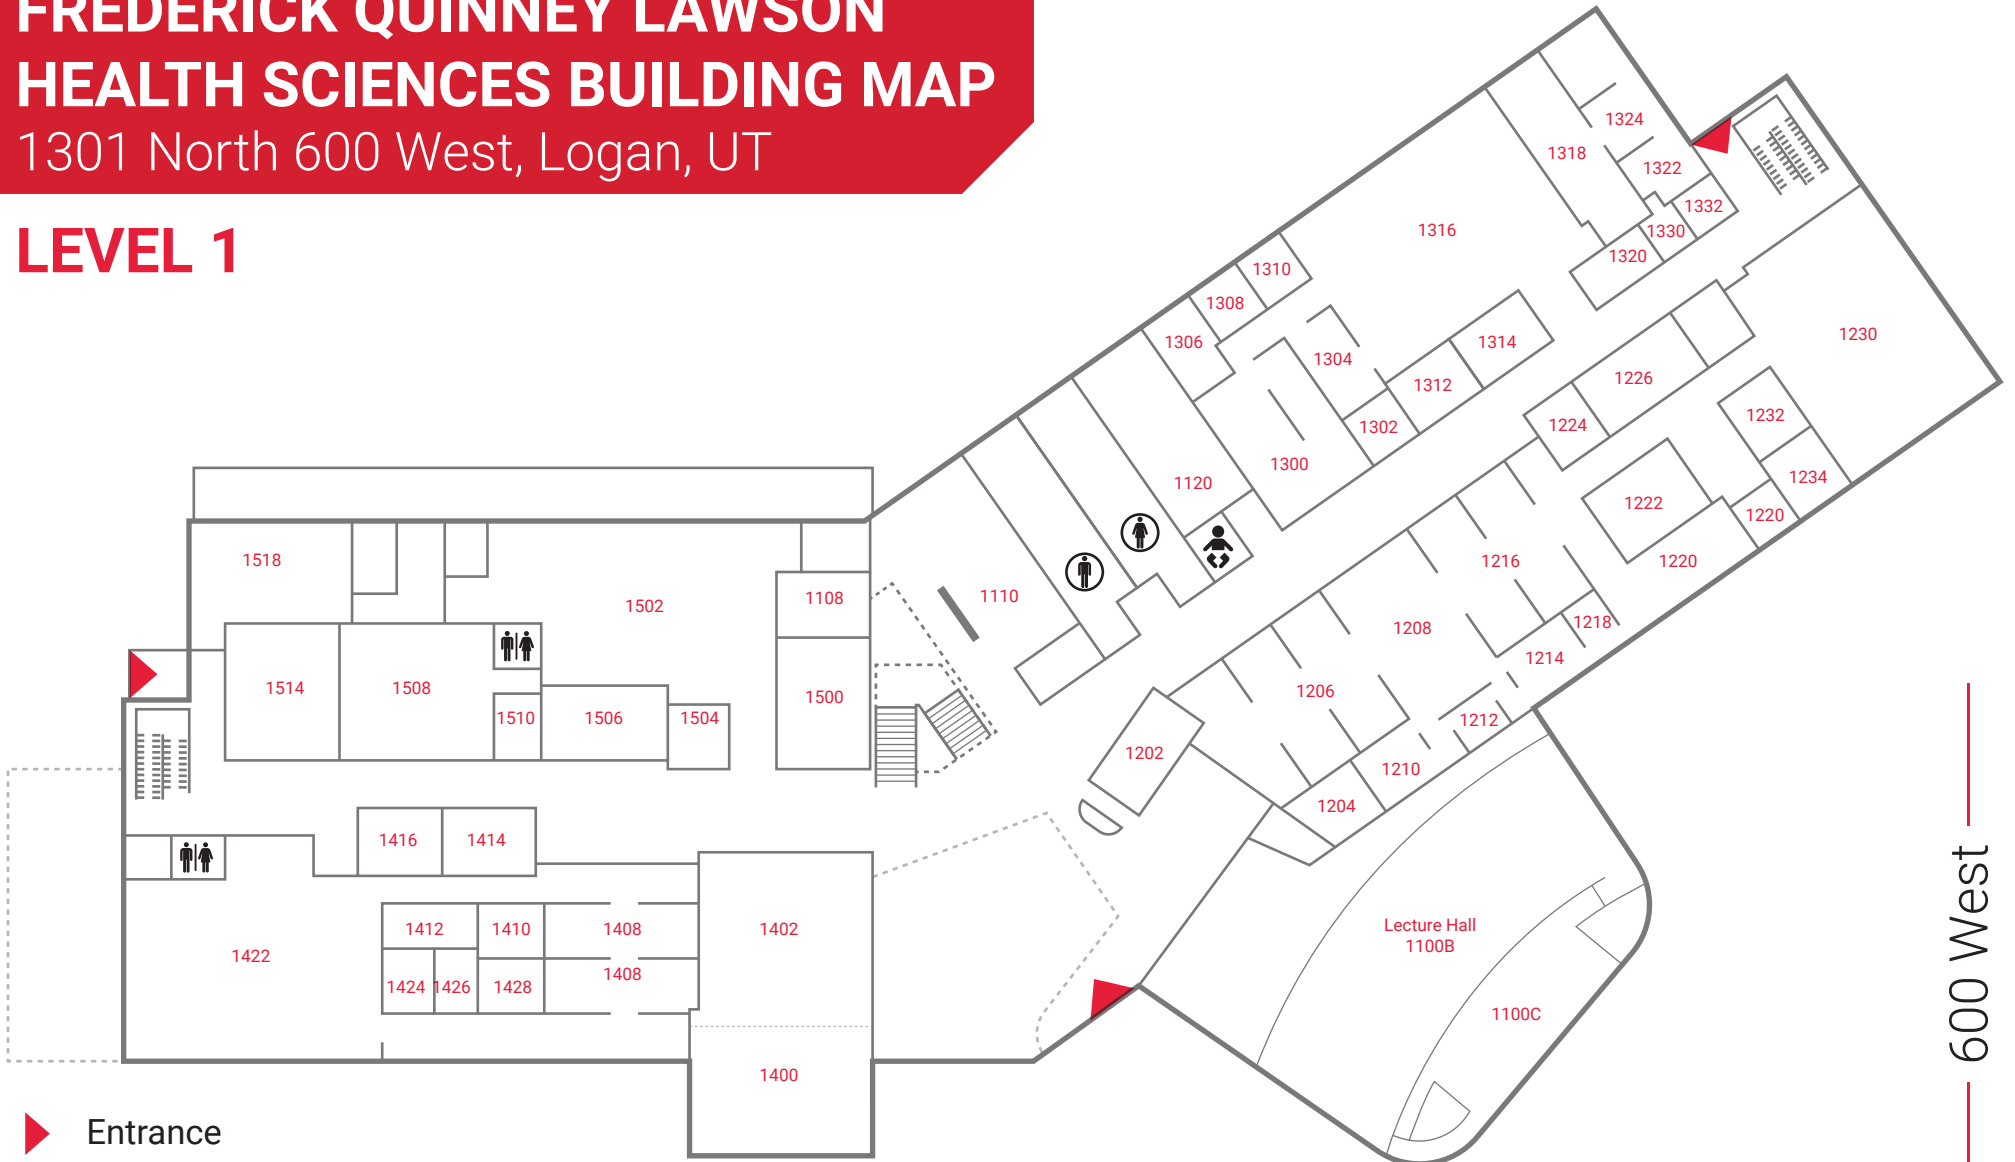

FREDERICK QUINNEY LAWSON HEALTH SCIENCES BUILDING MAP

1301 North 600 West, Logan, UT

LEVEL 1

600 West

▶ Entrance

♂ ♀ Restroom

♂ ♀ Parent Room

FREDERICK QUINNEY LAWSON HEALTH SCIENCES BUILDING MAP

1301 North 600 West, Logan, UT

LEVEL 2

600 West

-  Entrance
-  Restroom
-  Parent Room