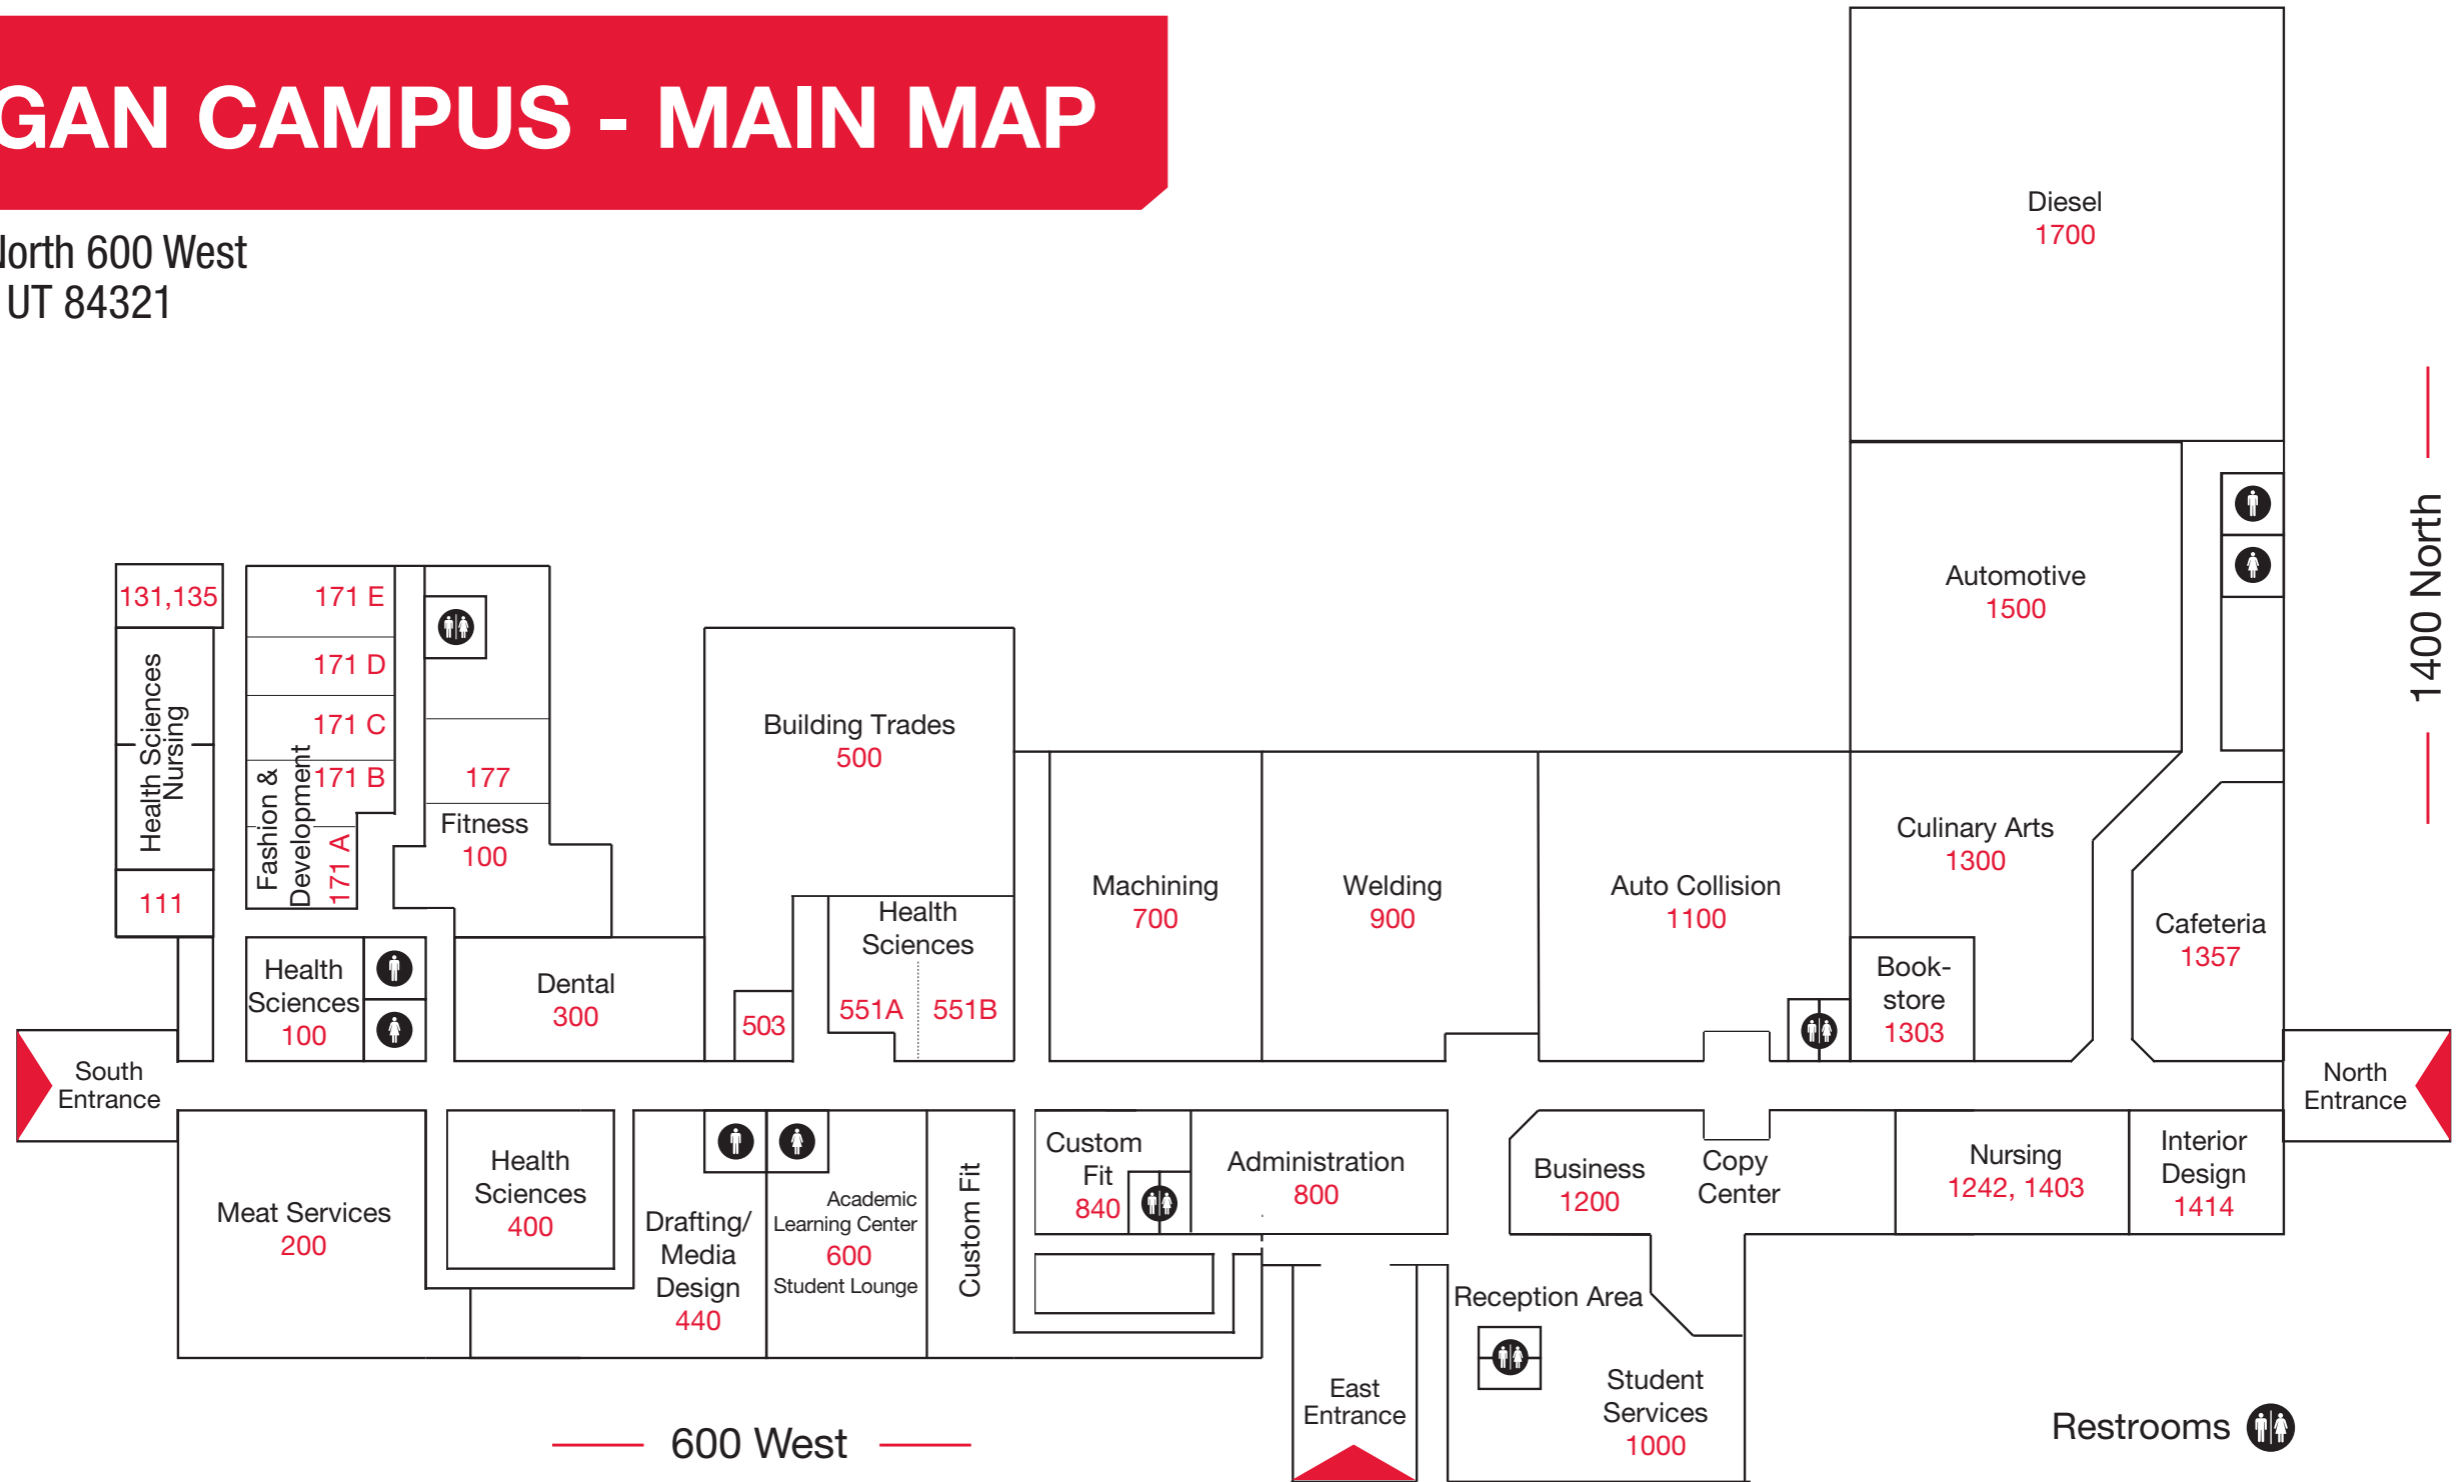

LOGAN CAMPUS - MAIN MAP

1301 North 600 West
 Logan, UT 84321

Academic Learning Center.....	600	Copy Center.....	1200	Health Sciences Dept.....	100,400,551	Real Estate Dept.....	1232
Administration.....	800	Culinary Arts Dept.....	1300	Interior Design Dept.....	1414	Student Services.....	1000
Auto Collision Dept.....	1100	Custom Fit.....	806-840	Machining Dept.....	700	Welding Dept.....	900
Automotive Dept.....	1500	Dental Dept.....	300	Meat Services Dept.....	200		
Bookstore.....	1303	Diesel Dept.....	1700	Media Design Dept.....	440		
Building Trades Dept.....	500	Drafting Dept.....	440	Nursing Dept.....	131,135,1242,1403		
Business Dept.....	1200	Fashion & Development Dept.....	171A-B				