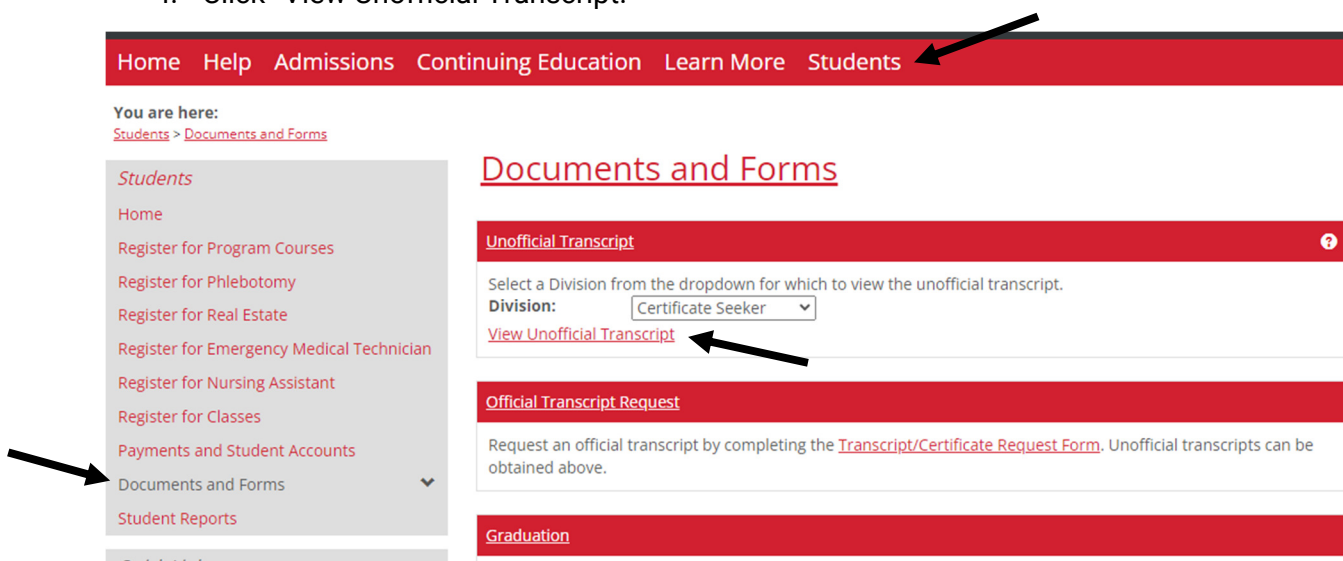

2. Click the "Students" tab on the red ribbon.
3. Click "Documents and Forms" on the left-hand side of the screen.
4. Click "View Unofficial Transcript."