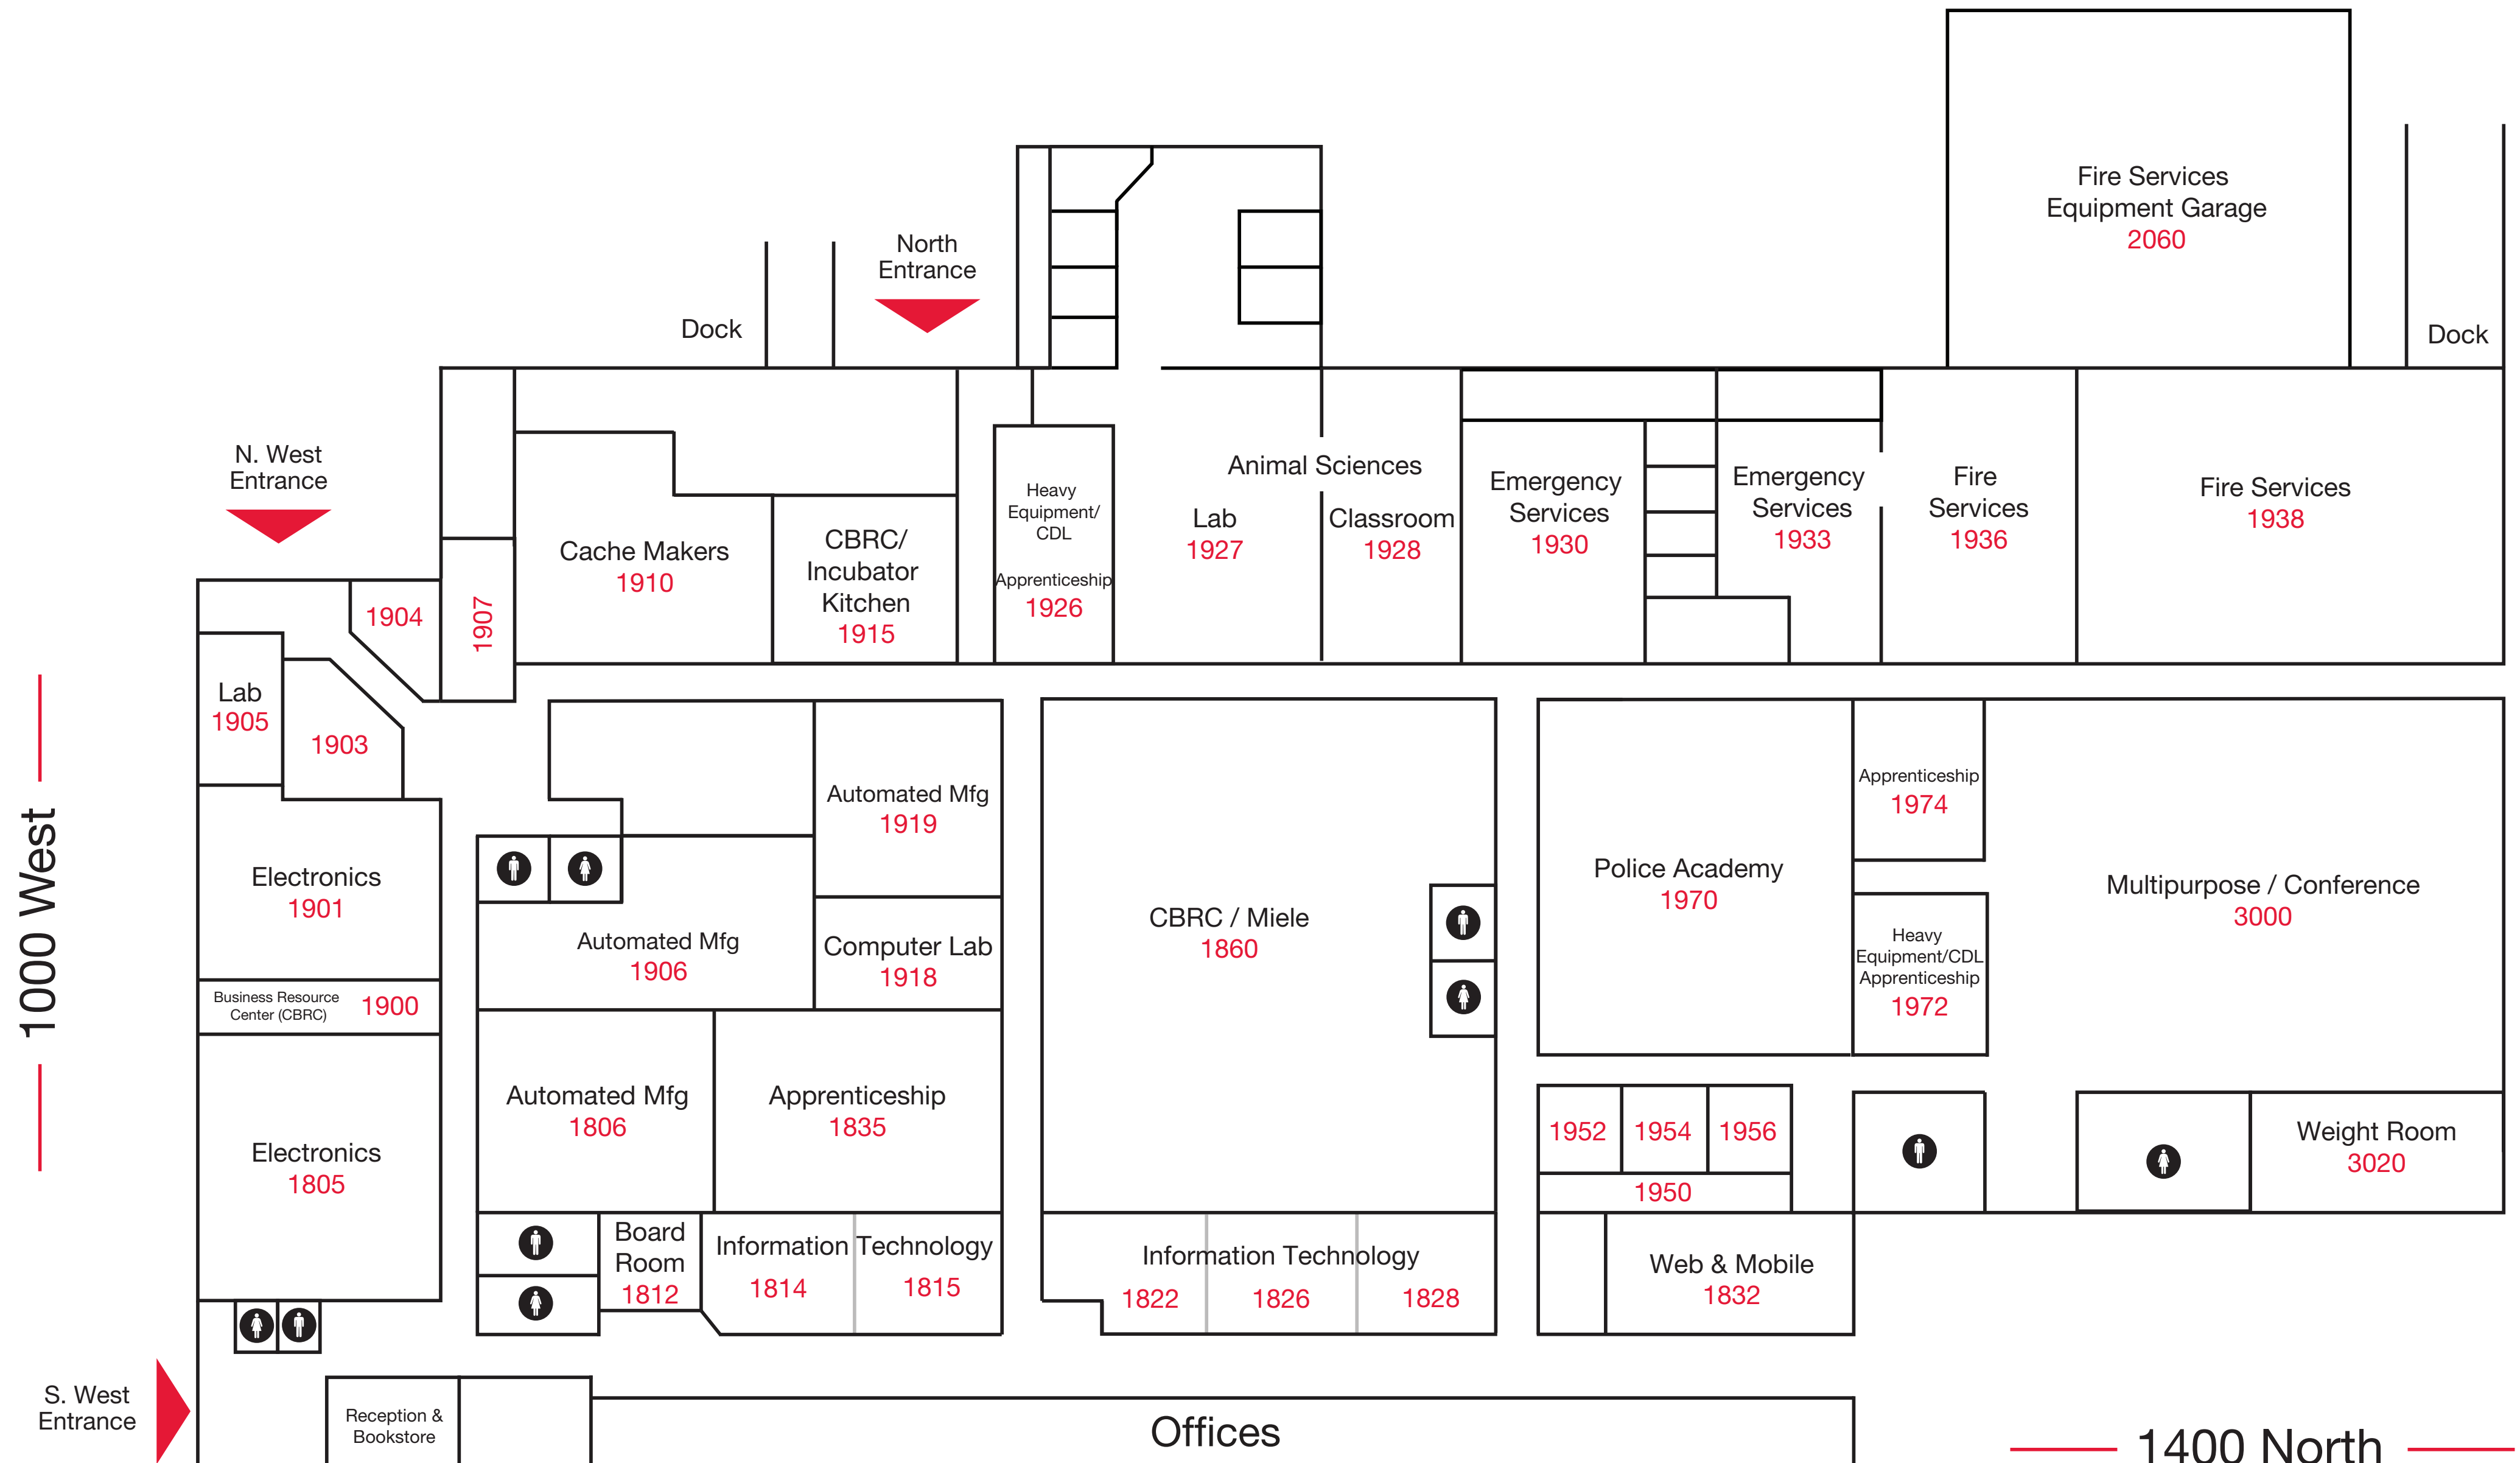

# LOGAN CAMPUS - WEST MAP

Apprenticeship Dept..... 1835,1926,1972,1974  
 Automated Manufacturing Dept..... 1806,1906,1918,1919  
 Cache Business Resource Center (CBRC)..... 1900  
 Cache Makers..... 1910  
 CBRC/Miele..... 1860  
 CBRC/Incubator Kitchen..... 1915  
 Electronics Dept..... 1805,1901

Emergency Services Dept..... 1930,1933  
 Fire Services Dept..... 1936,1938  
 Heavy Equipment Operator/CDL Dept..... 1972,1926  
 Information Technology Dept..... 1814-1826  
 Police Academy Dept..... 1970  
 Animal Sciences Dept..... 1927,1928  
 Web & Mobile Dept..... 1828,1832