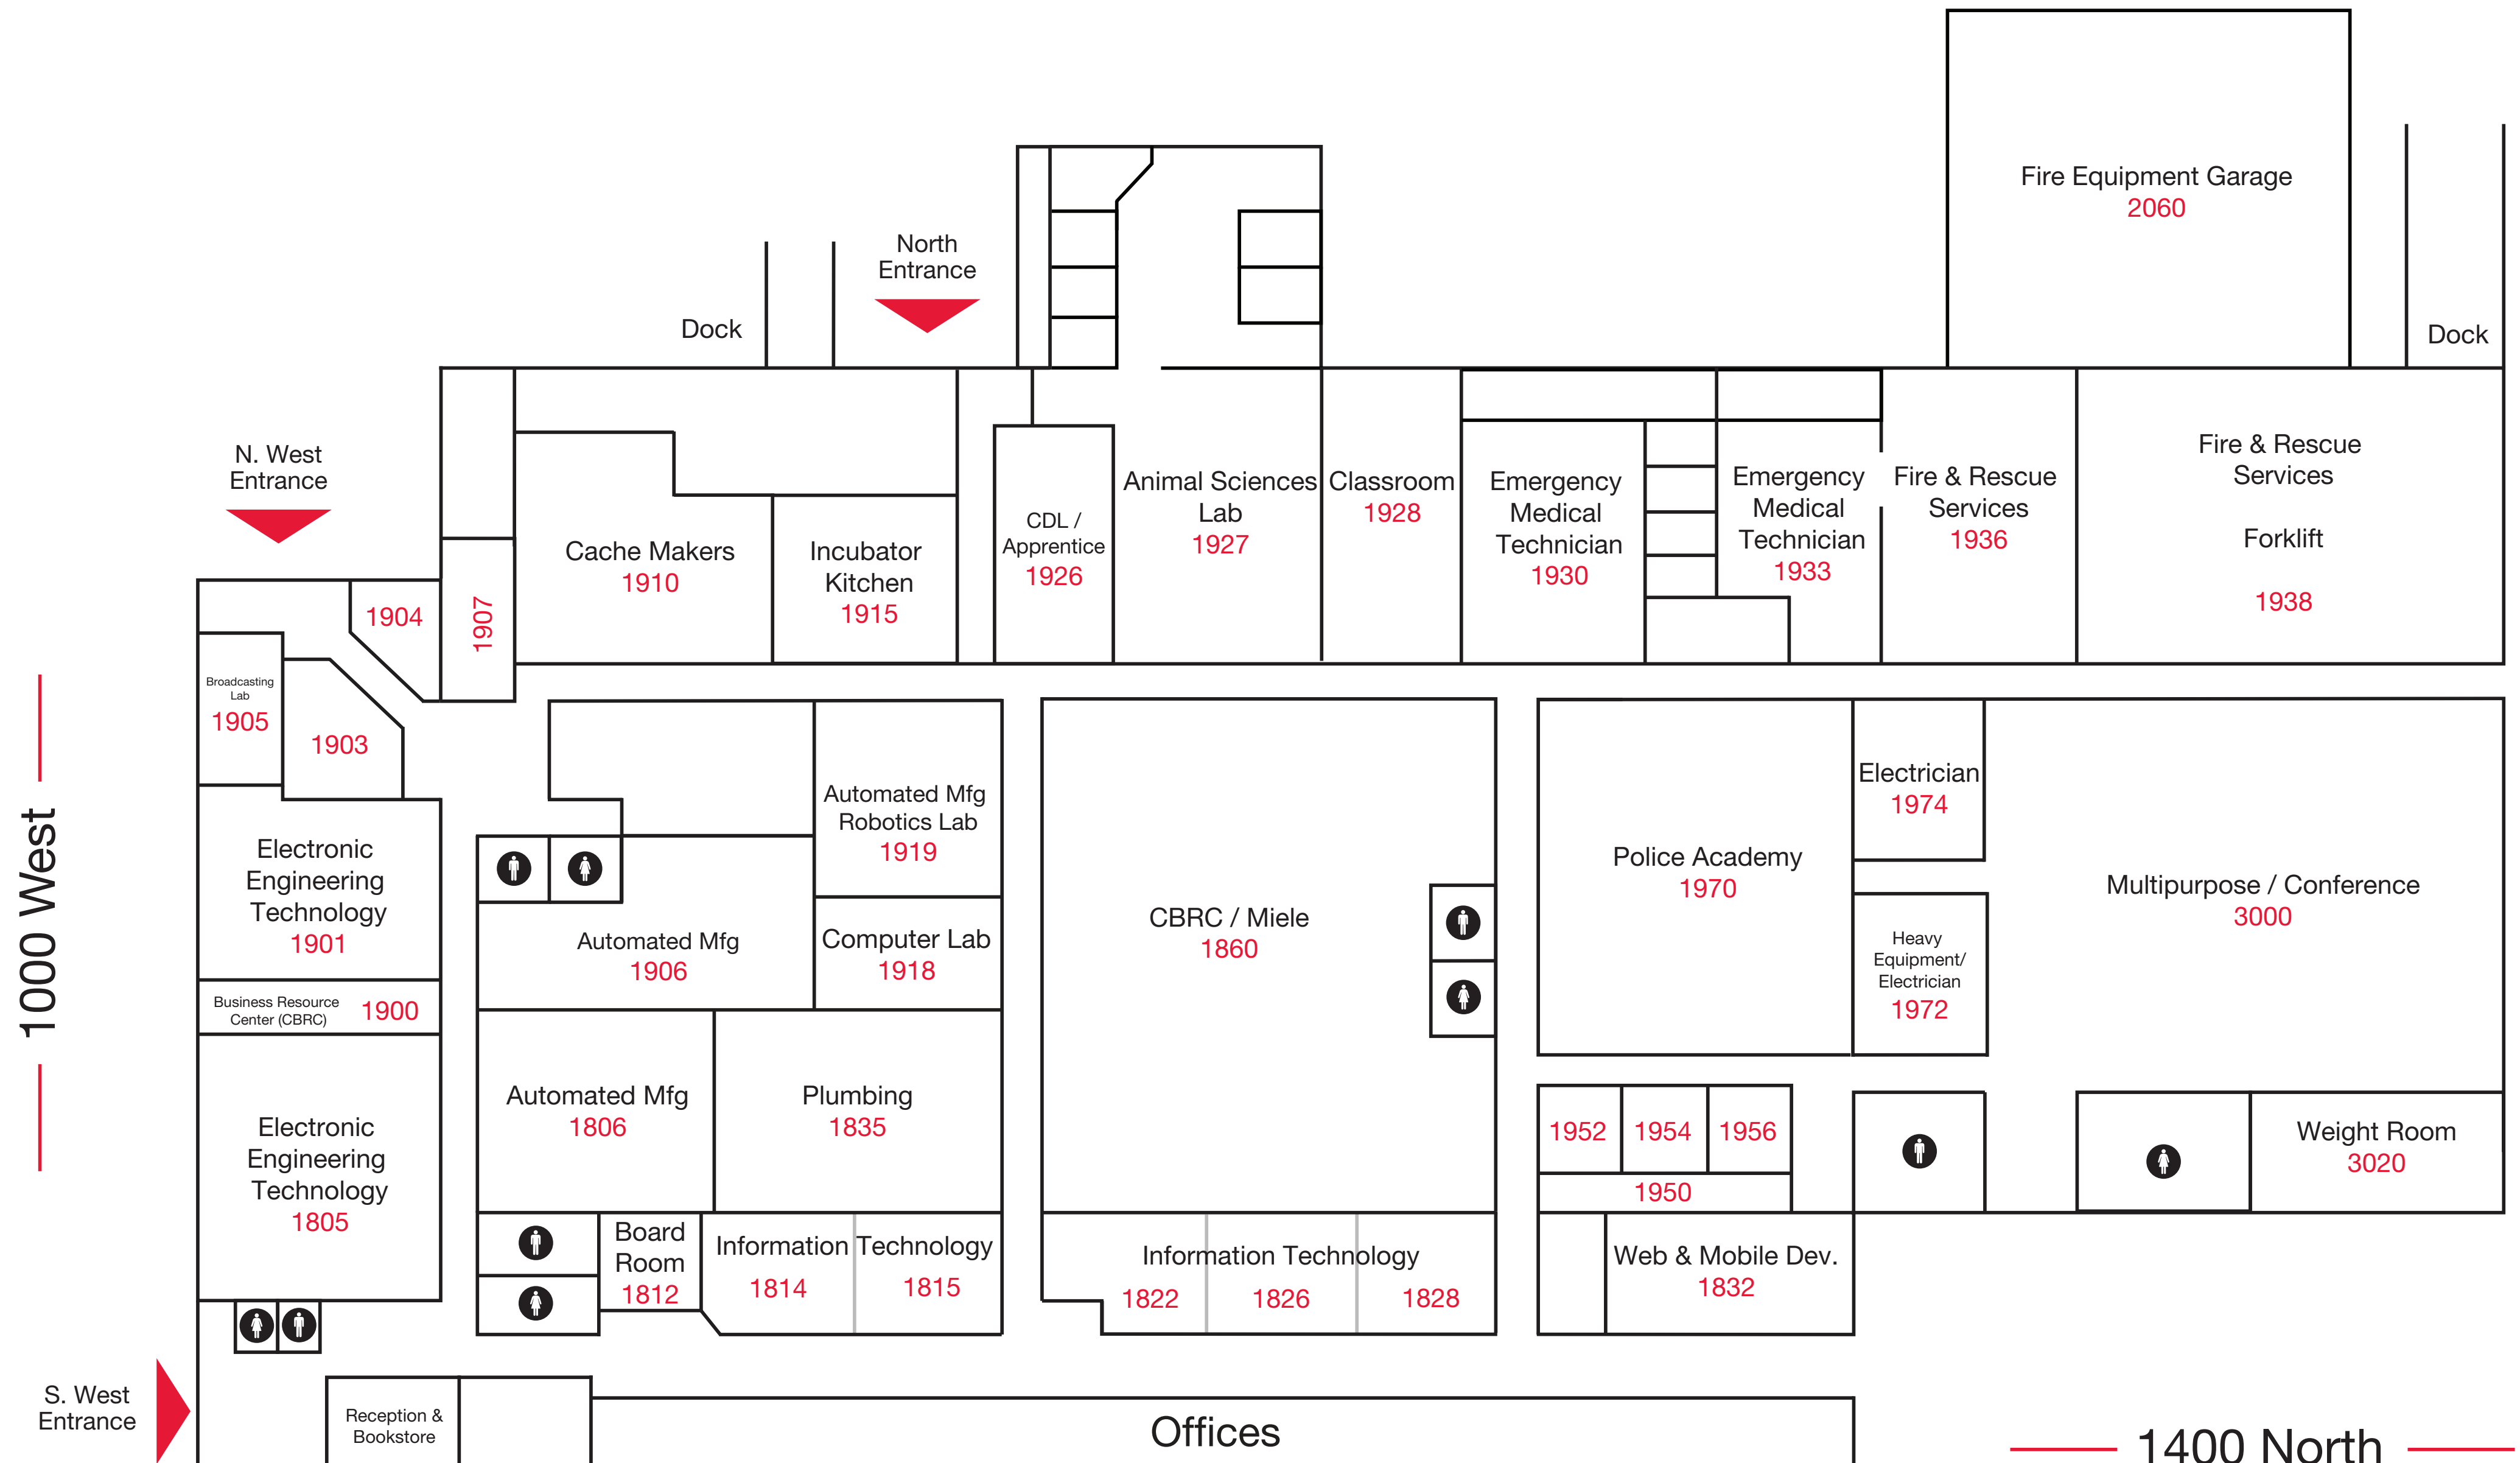

LOGAN CAMPUS - WEST MAP

Apprenticeship.....	1835,1926,1972,1974
Automated Manufacturing.....	1806,1908, 1918,1919
Cache Business Resource Center (CBRC).....	1901A
Cache Makers.....	1910
CBRC/Miele.....	1860
CBRC/Incubator Kitchen.....	1915
Electronic Engineering Technology.....	1805, 1901

Emergency Medical Technician.....	1930,1933
Fire and Rescue Services.....	1936,1938
Heavy Equipment Operator.....	1972,1956
Information Technology.....	1814-1828
Police Academy.....	1970
Professional Truck Driving (CDL).....	1907,1926